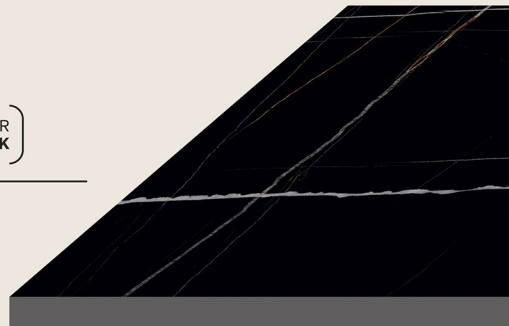

BODY COLOR
IVORY

**NATURAL
MATT** SERIES

SIZE
600X1200MM

THICKNESS
5MM

FINISH
GRANULLA

**REBECO
WHITE**

RANDOM
02 FACES

BODY COLOR
E-BLACK