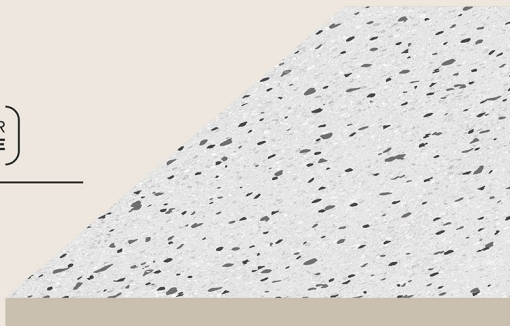

BODY COLOR
WHITE