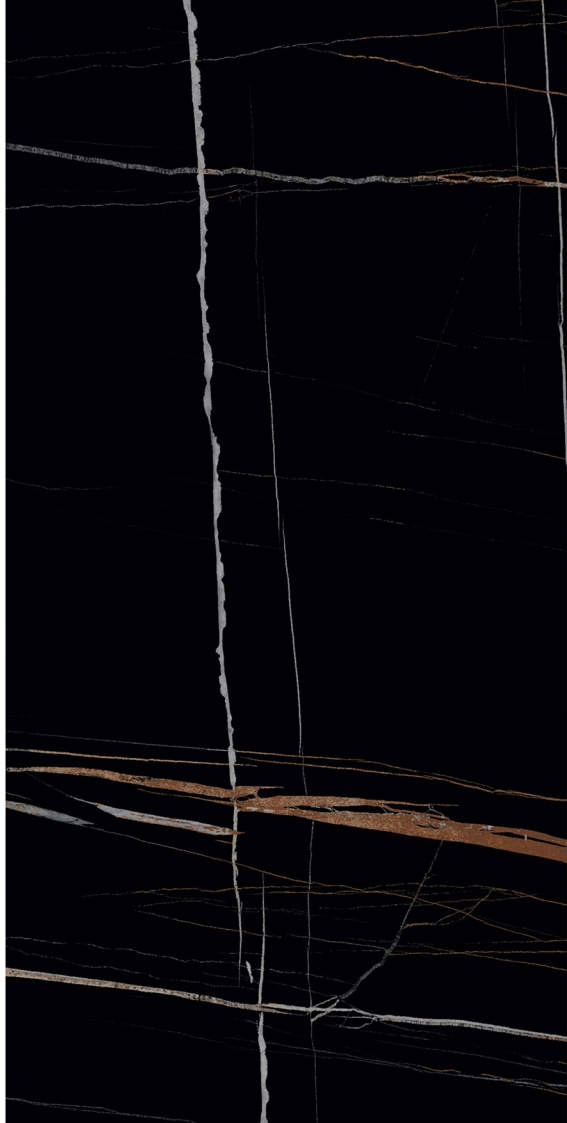

BODY COLOR
IVORY

**NATURAL
MATT** SERIES

SIZE
600X1200MM

THICKNESS
5MM

FINISH
GRANULLA

**REBECO
WHITE**

RANDOM
02 FACES

BODY COLOR
E-BLACK