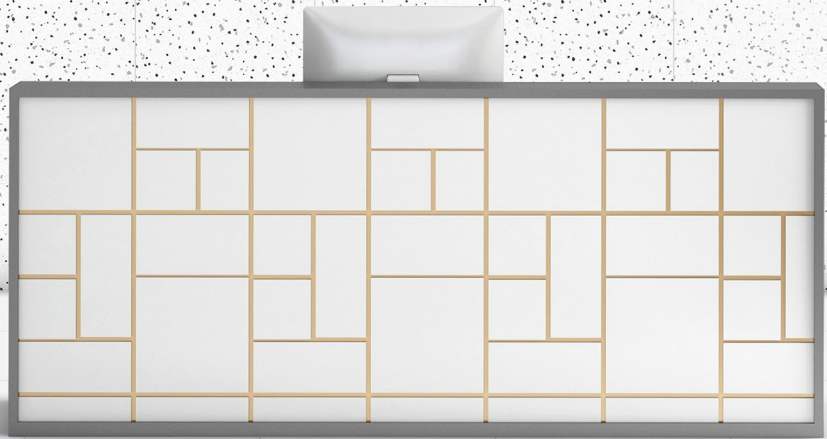

Preview of
TERRAZZO LITE

BODY COLOR
IVORY

CARVING
SERIES

SIZE
600X1200MM

THICKNESS
5MM

FINISH
**GRANULLA
CARVING**

**TUDOR
CHOCO**

RANDOM
04 FACES