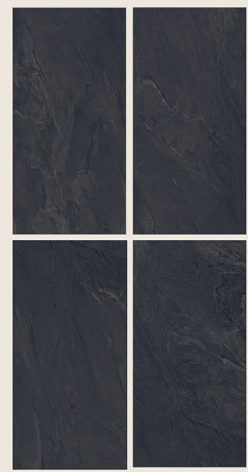

**DESERT
BLACK**

RANDOM
04 FACES