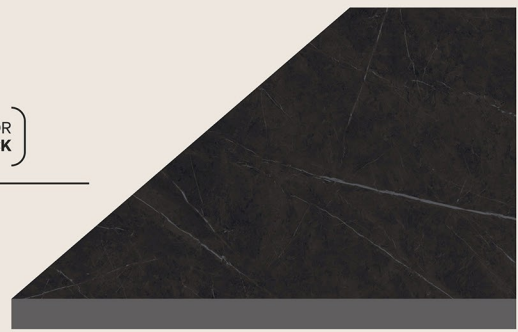

**GRACILE
CREAM**

RANDOM
03 FACES

BODY COLOR
E-BLACK

**NATURAL
MATT** SERIES

SIZE
600X1200MM

THICKNESS
5MM

FINISH
GRANULLA

**GRACILE
DARK BROWN**