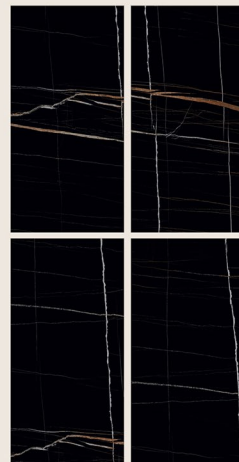

**SAINT
LAURENT**

RANDOM
09 FACES