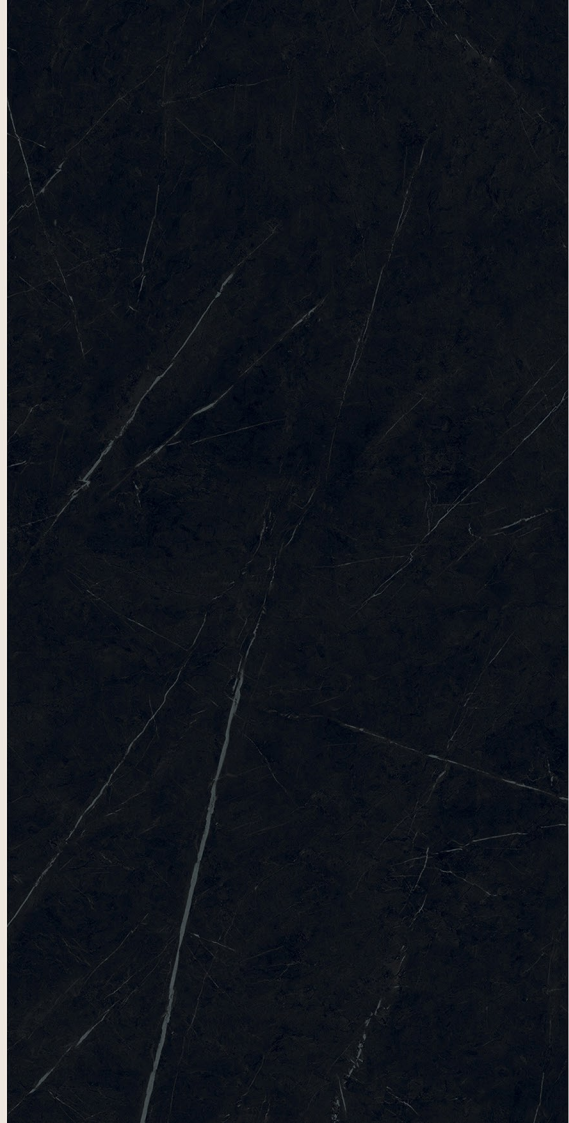

BODY COLOR
IVORY

**NATURAL
MATT** SERIES

SIZE
600X1200MM

THICKNESS
5MM

FINISH
GRANULLA

**GRACILE
WHITE**

RANDOM
03 FACES

BODY COLOR
BLACK