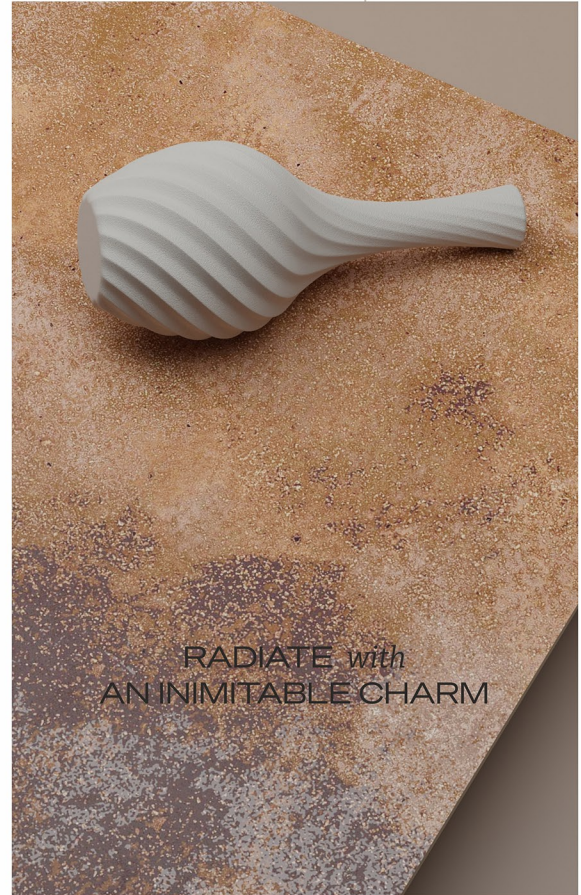

metallic

SERIES

Bringing together a symphony
of artistic expression, presenting
an exquisite blend of form and
function that transcends the ordinary.

RADIATE *with*
AN INIMITABLE CHARM