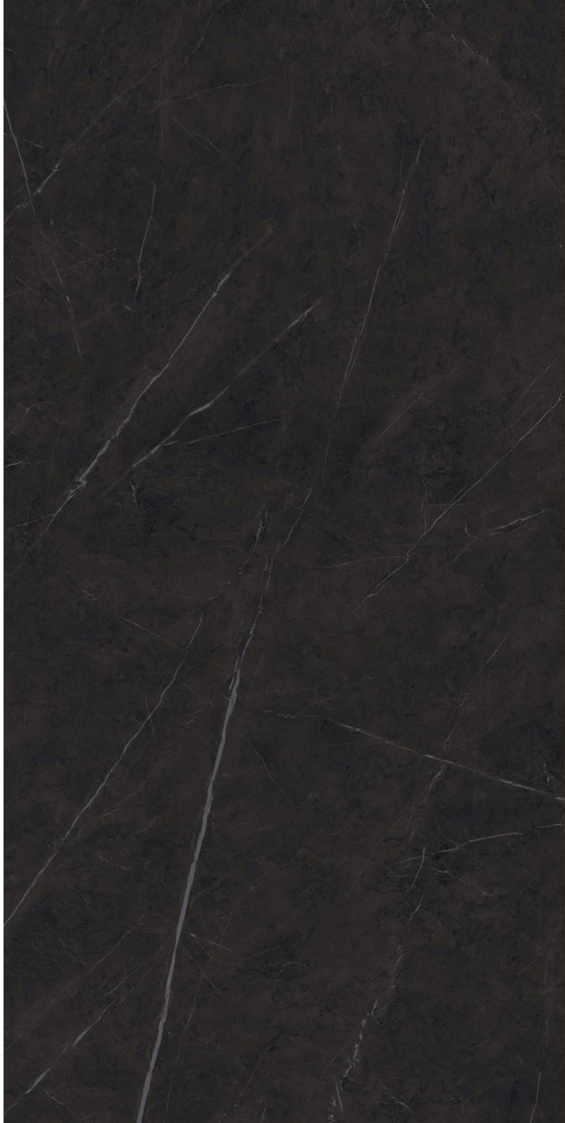

**GRACILE  
CREAM**

RANDOM  
**03 FACES**

PREVIEW OF  
**GRACILE CREAM**

BODY COLOR  
**E-BLACK**

**NATURAL  
MATT** SERIES

SIZE  
**600X1200MM**

THICKNESS  
**5MM**

FINISH  
**GRANULLA**